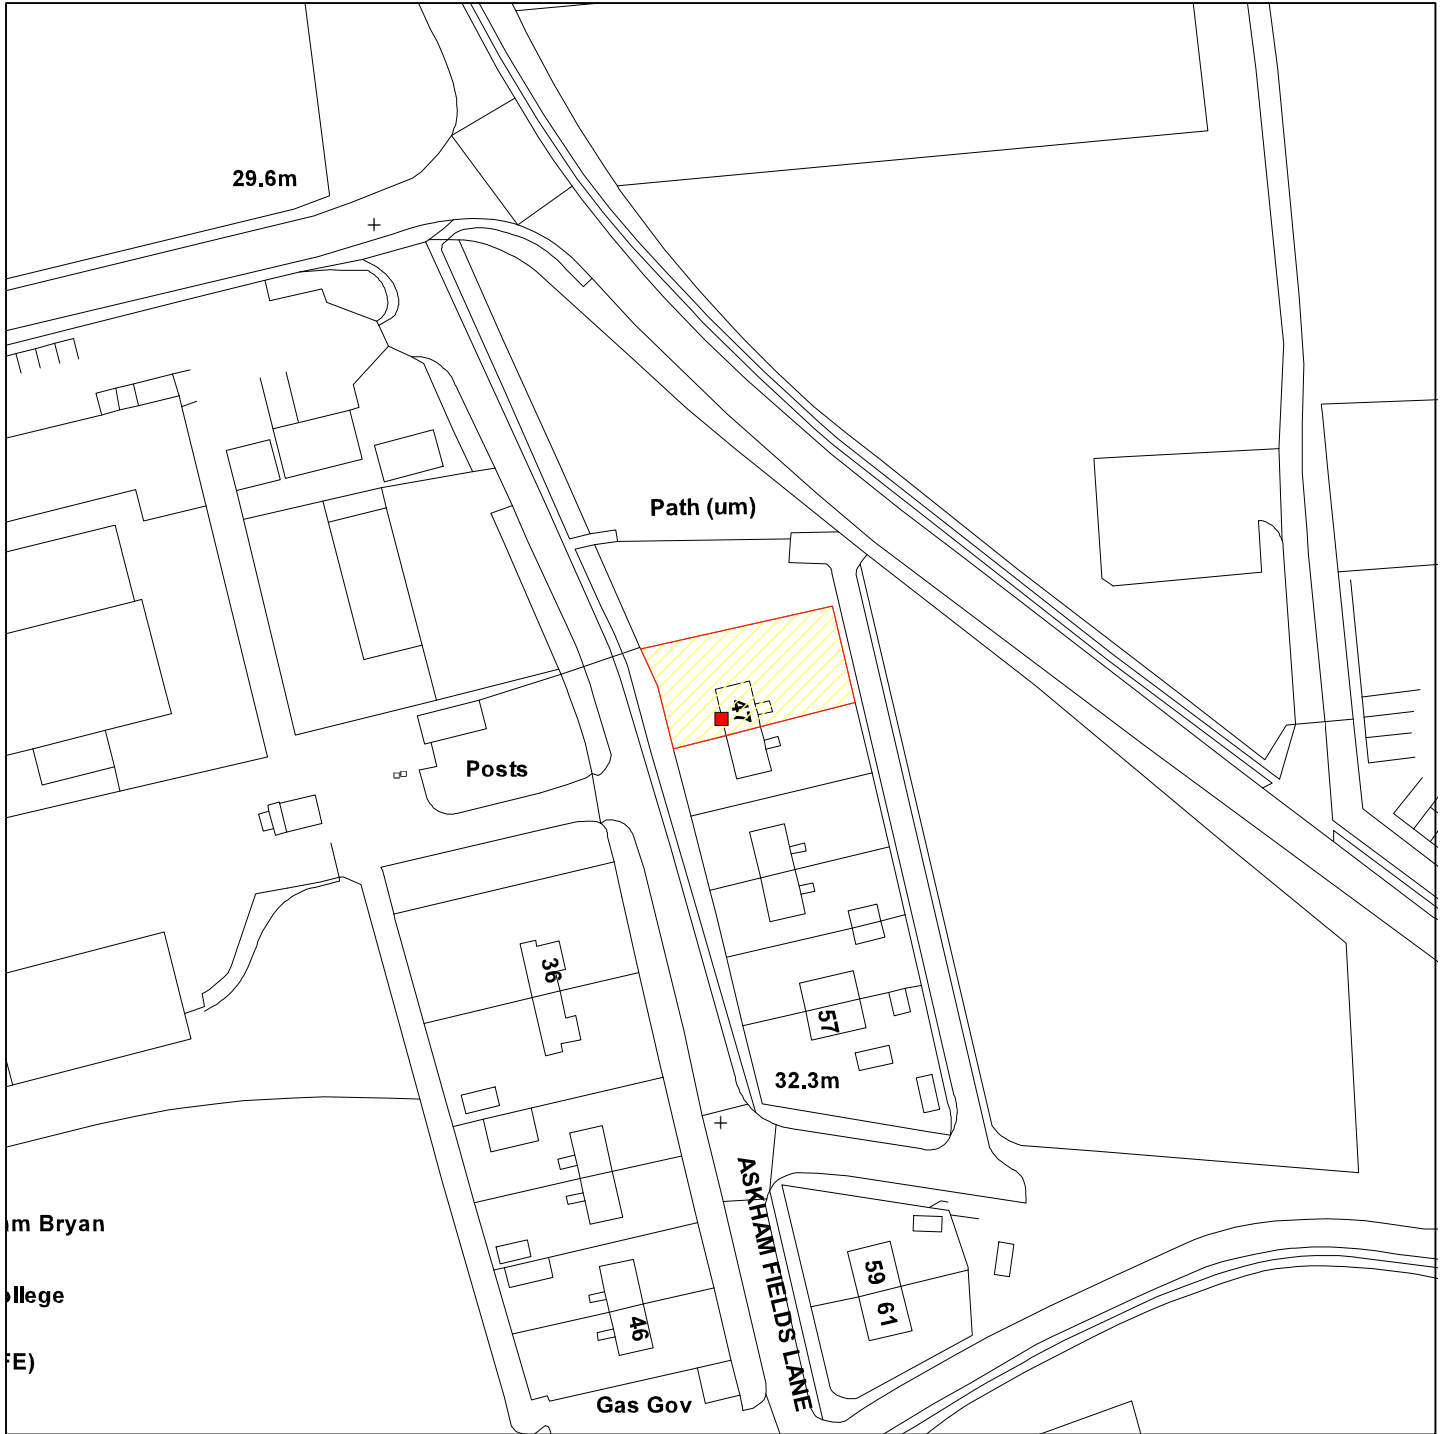

11/01622/FUL

47 Askham Fields Lane, YO23 3PS

Scale : 1:1250

Reproduced from the Ordnance Survey map with the permission of the Controller of Her Majesty's Stationery Office © Crown Copyright 2000.

Unauthorised reproduction infringes Crown Copyright and may lead to prosecution or civil proceedings.